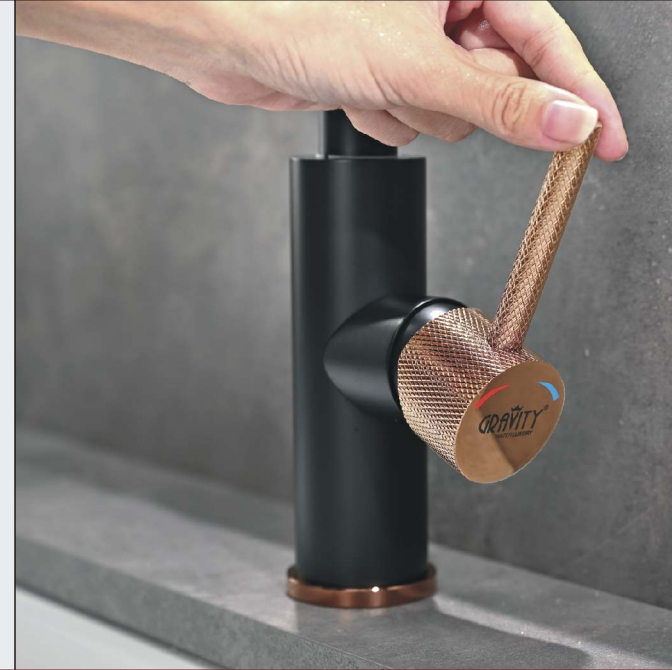

A2714
Shower Diverter 6 Function
₹ 87360/-

Finish **GOLD**

SHOWER DIVERTER
MULTI FUNCTION

Light effects
with the **flow of
water**

A clear statement in
modern kitchens

KITCHEN
faucets

BLACK & ROSE GOLD

E1110
Single Lever Sink Mixer
₹ 4250/-

bachelor
SERIES

GRAPHITE GRAY

E1111
Single Lever Sink Mixer
₹ 4450/-

Comfort optimal functional benefits in everyday life

BLACK & ROSE GOLD

E1126
Sink Cock Multi Flow
₹ 2980/-

GRAPHITE GRAY

E1127
Sink Cock Multi Flow
₹ 3080/-

Pull-down and pullout faucets
make life easier in th kitchen.

ensures effortless spray head control. A braided nylon
hose won't kink or tangle.

Madam Queen
series

CHROME

E1210
Pull Out Table Top Sink Mixer
1380 Chrome
₹ 12040/-