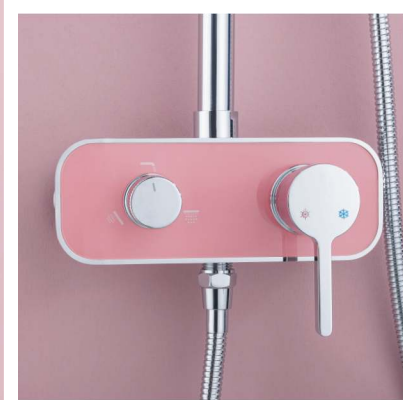

A6612
Starry Rain Shower
248x248mm
₹ 4890/-

A6613
Starry Rain Shower
190x300mm
₹ 4990/-

Starry (SS 304)
RAIN SHOWER

PINK AURA

"Sparkle and Splash
Faucets Just for Her!"

E1814
Single Lever Wall Mixer Telephonic
4 Function Complete Set (Pink Aura)
₹ 11550/-