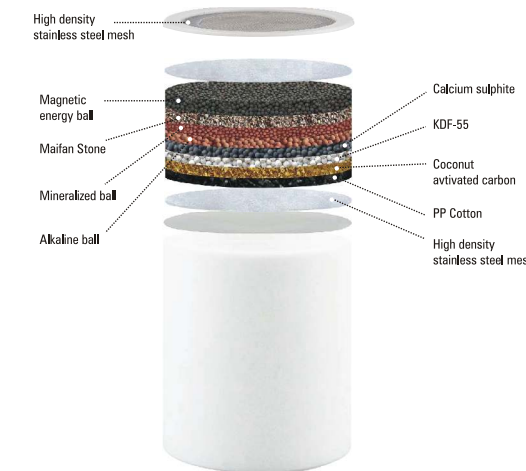

FILTER SHOWER

EASH INSTALLATION
No Need to Plumber

A4093
Water Filter Royal
Telephonic Shower Complete
₹ 4340/-

A6211
Water Filter Overhead Shower
₹ 3890/-

**Inside
Multi Stages
Filtration**

ADVANTAGES

- Softens Hard Water • Removes Chlorine • Prevent dry skin and wrinkling
- Stimulates autoimmune system • Protect colour treated hair • Gives you higher energy levels
- Protect skin's natural oils • Prevent dry and brittle hair