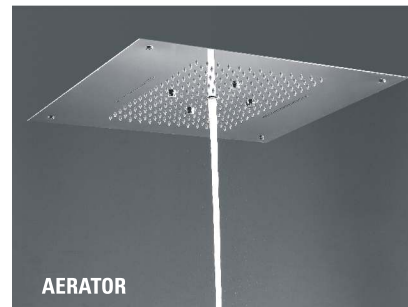

Finish **BLACK**

A5112
LED Ceiling Shower Multi Function **Gold**
500mm x 550mm
₹ 76390/-

Finish **GOLD**

4
FUNCTION

A5113
LED Ceiling Shower Multi Function
500mm x 550mm
₹ 41300/-

Finish **CHROME**

+3 Bar Pressure Required