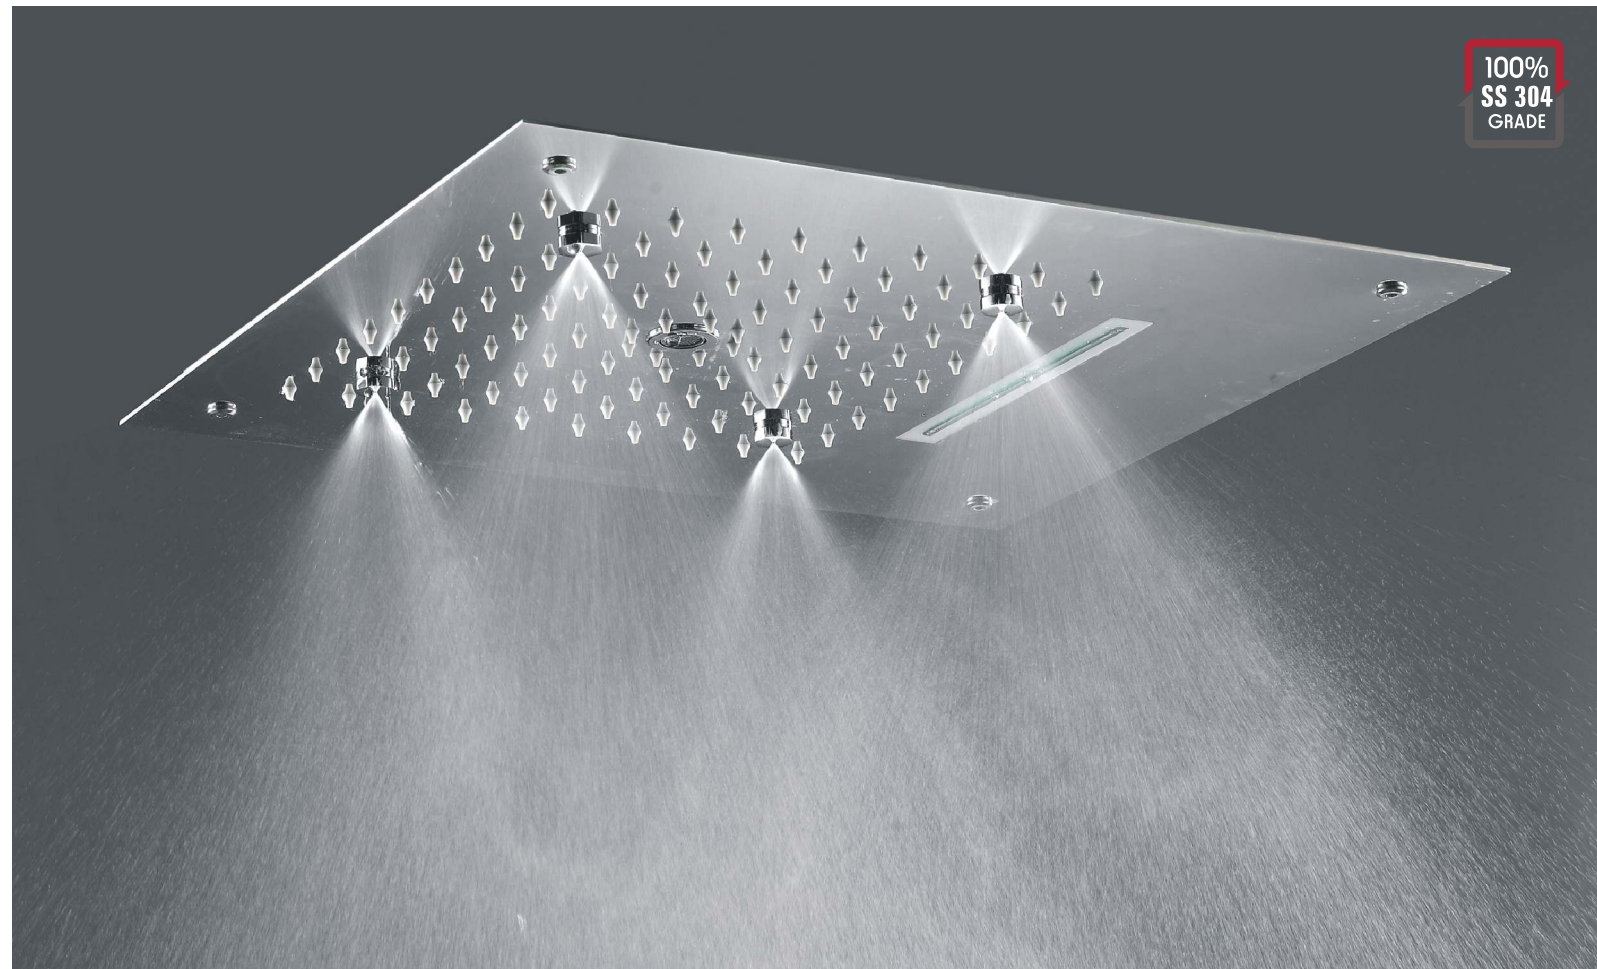

FILTER SHOWER

EASH INSTALLATION
No Need to Plumber

A4093
Water Filter Royal
Telephonic Shower Complete
₹ 4340/-

A6211
Water Filter Overhead Shower
₹ 3890/-

**Inside
Multi Stages
Filtration**

ADVANTAGES

- Softens Hard Water • Removes Chlorine • Prevent dry skin and wrinkling
- Stimulates autoimmune system • Protect colour treated hair • Gives you higher energy levels
- Protect skin's natural oils • Prevent dry and brittle hair

100%
SS 304
GRADE

A5114
LED Ceiling Shower Multi Function
400mm x 450mm
₹ 37,370/-
+3 Bar Pressure Required

CEILING RAIN SHOWER

MULTI FLOW WITH
LED LIGHTS

The types of water flow...

RAIN

As the name suggests, the water from shower creates rain like effect giving both energizing and revitalizing.

CASCADE FALL

Feel the soothing effect of water as it flows down in a cascade creating a revitalizing spa experience as you relax. The gentle sound and feel of water rejuvenates along with the powerful massage.