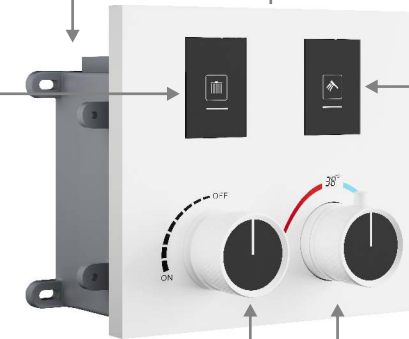

Twist the push button
to adjust the water flow

Twist the handle to adjust the
water temperature