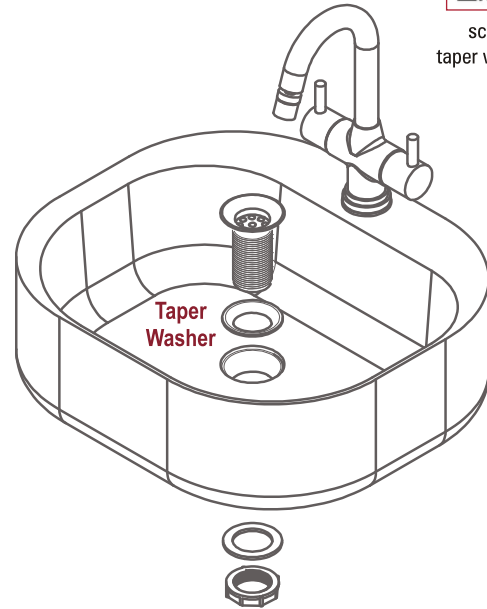

NEW DESIGN
WITH
TAPER WASHER
DOUBLE WASHER

Taper Washer Benefits :

Taper Washer (Material-High Quality Nitrile Butadiene Rubber- **NBR**) gives seamless & rich look. As no chalk Powder used, no problem of leakage & smell.

BRASS

NEW

NEW

SS

NEW

NEW