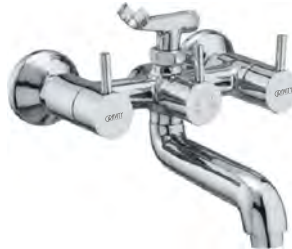

PATMCRC12
Wall Mixer Telephonic
with Crutch
₹ 7550/-