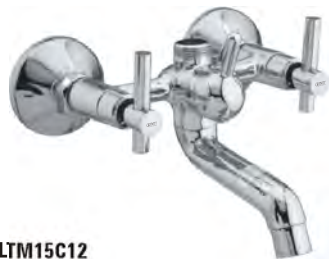

ROHA15C12
Handle (Brass)
₹ 300/-

MLTMBEC12
Wall Mixer Telephonic with Bend
₹ 4450/-

ML3TBEC12
3 in 1 Wall Mixer Telephonic with Bend
₹ 5340/-

ML3T15C12
3 in 1 Wall Mixer Telephonic without Bend
₹ 4920/-

MLTM15C12
Wall Mixer Telephonic
without Crutch / Bend
₹ 4030/-