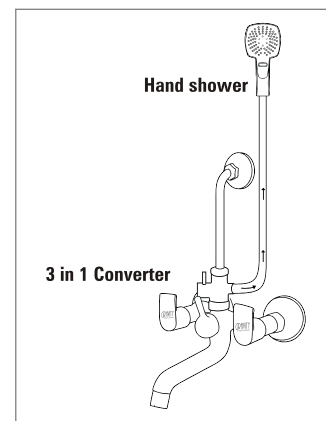

Hand shower

3 in 1 Converter

Use of 3 in 1 Telephonic Mixer