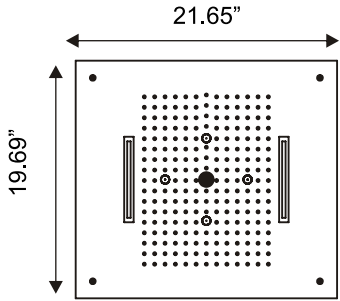

4
FUNCTION

Mist Flow

Rain Flow

Foam Flow

Foam Flow

6 FUNCTION DIVERTER CONCEPT-1

₹ 96030/-

SHWF55A21 →
4 Function Shower
₹ 41300/-