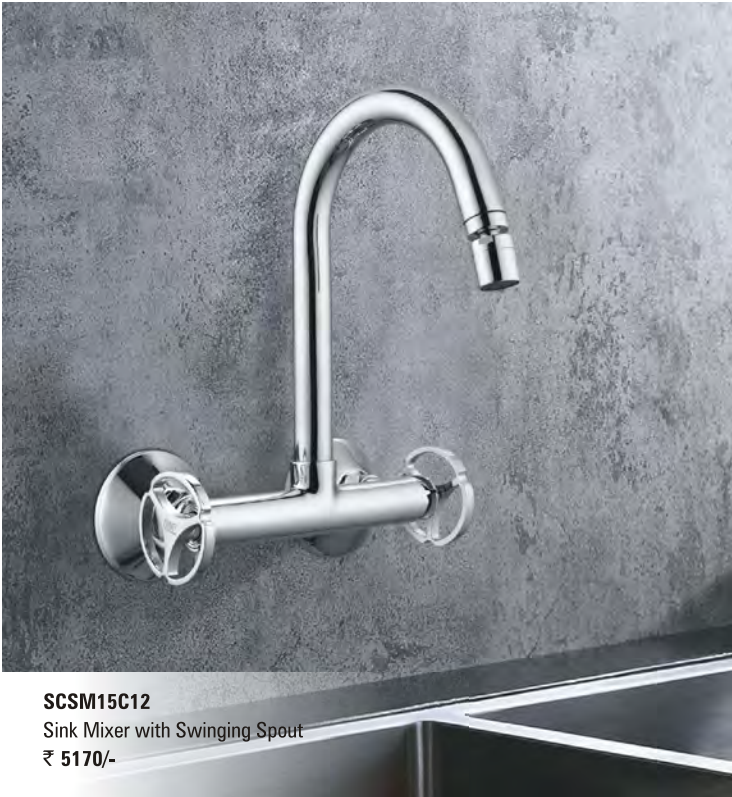

SCSC15C12
Sink Cock with CP Flange
₹ 2240/-

KITCHEN COLLECTION SENORITA

SCSM15C12
Sink Mixer with Swinging Spout
₹ 5170/-