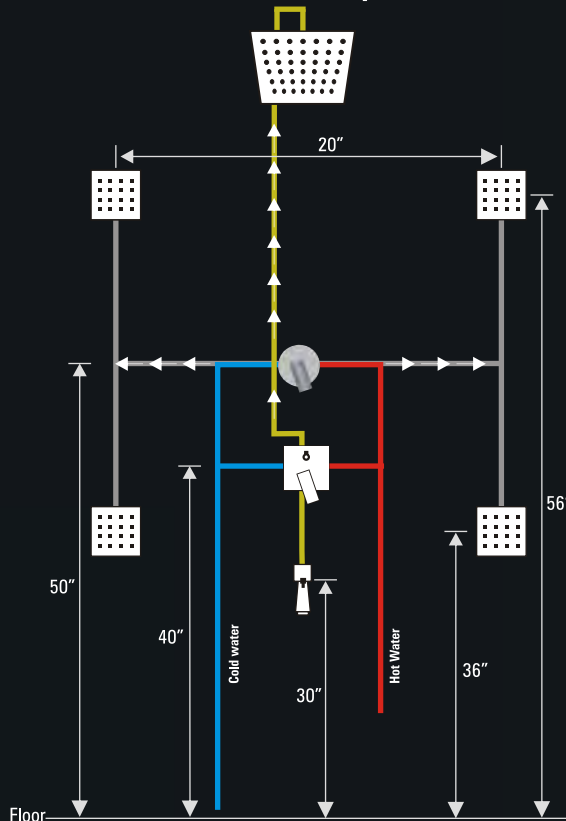

Installation of Body Shower