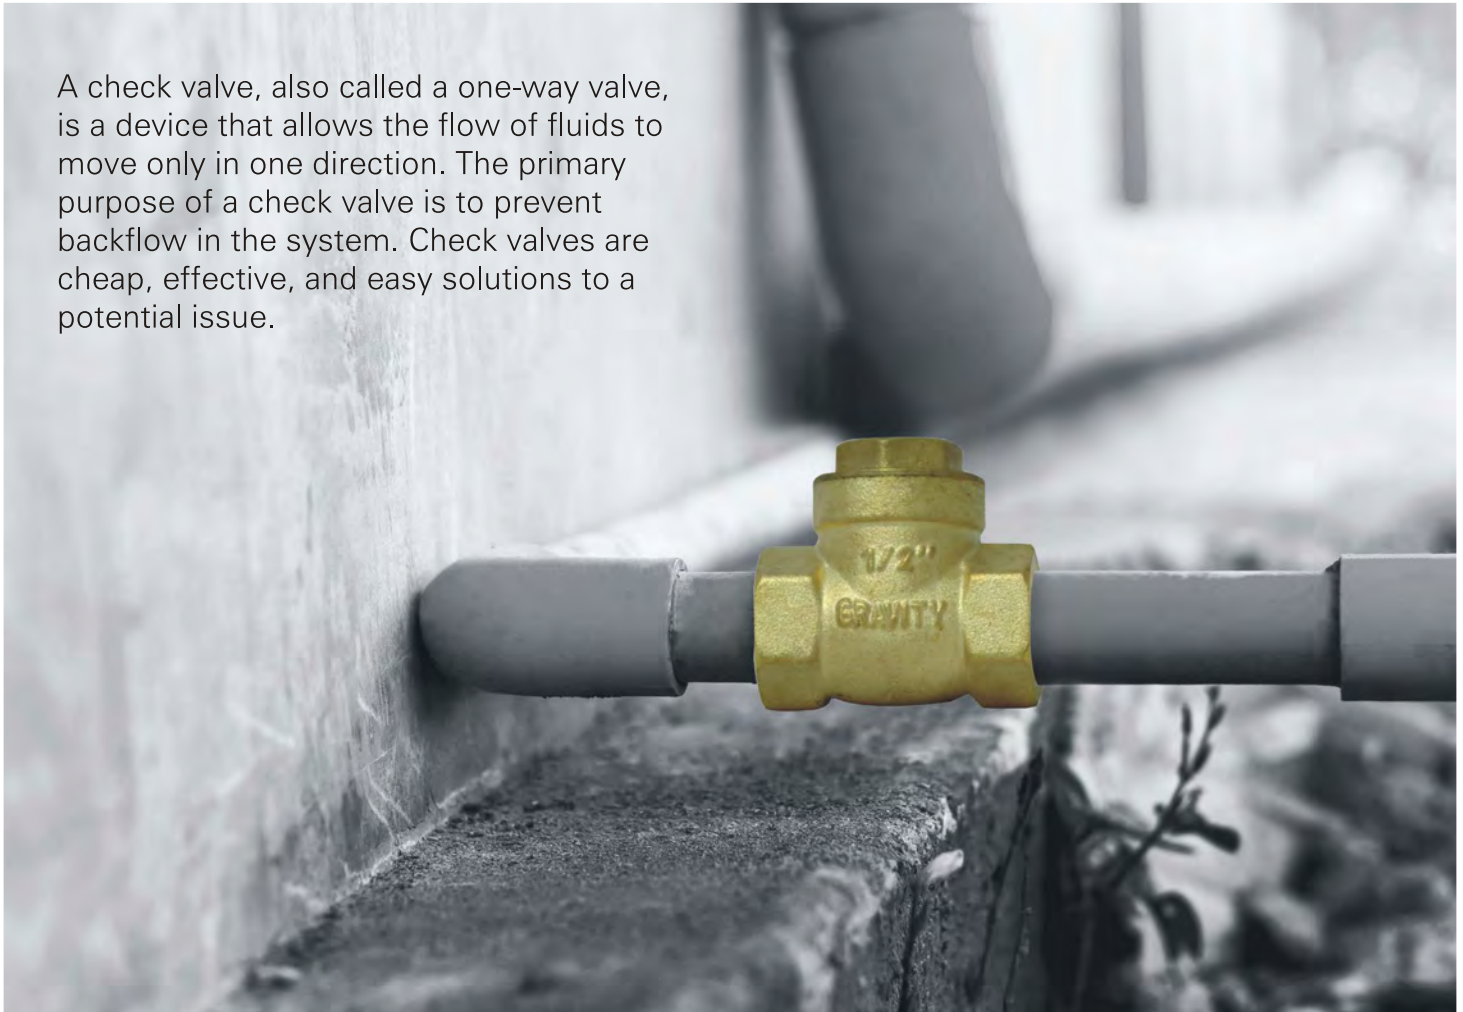

BRASS CHECK VALVE

A check valve, also called a one-way valve, is a device that allows the flow of fluids to move only in one direction. The primary purpose of a check valve is to prevent backflow in the system. Check valves are cheap, effective, and easy solutions to a potential issue.