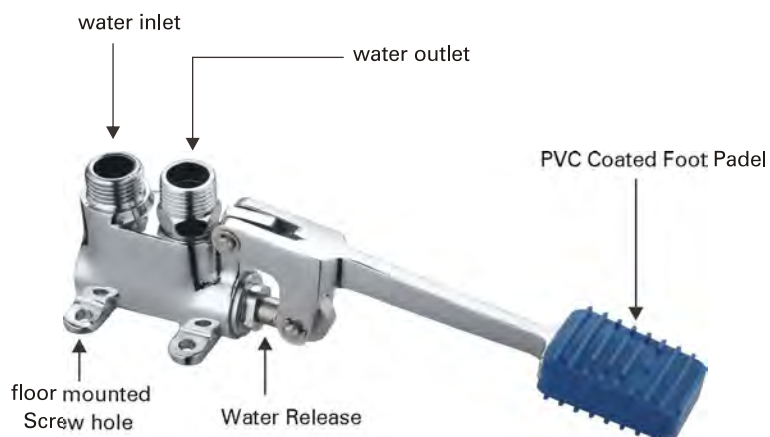

SPFOXXC12
Foot Operated Tap Heavy
₹ 4470/-

FOOT OPERATED TAP

This is the most essential part of this system which uses a HEAVY DUTY complete BRASS piston.

Scan for
Foot Valve Working
Video Link