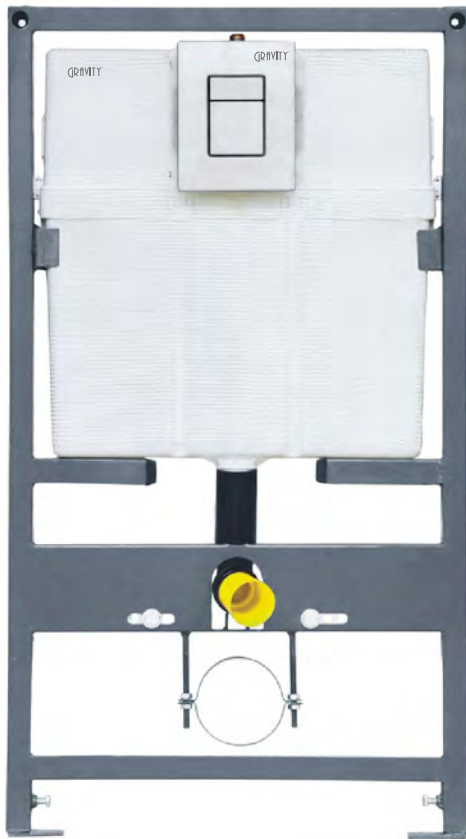

White ₹1,580/-

Orissa
6002 L - PAN 23" (Square)
 590 x 450 x 280 mm

White ₹1,890/-

C.T.
6003 L - PAN 20"
 525 x 415 x 180 mm

White ₹1,490/-

PNEUMATIC CONCEALED FLUSH TANK

Square Button

Round Button