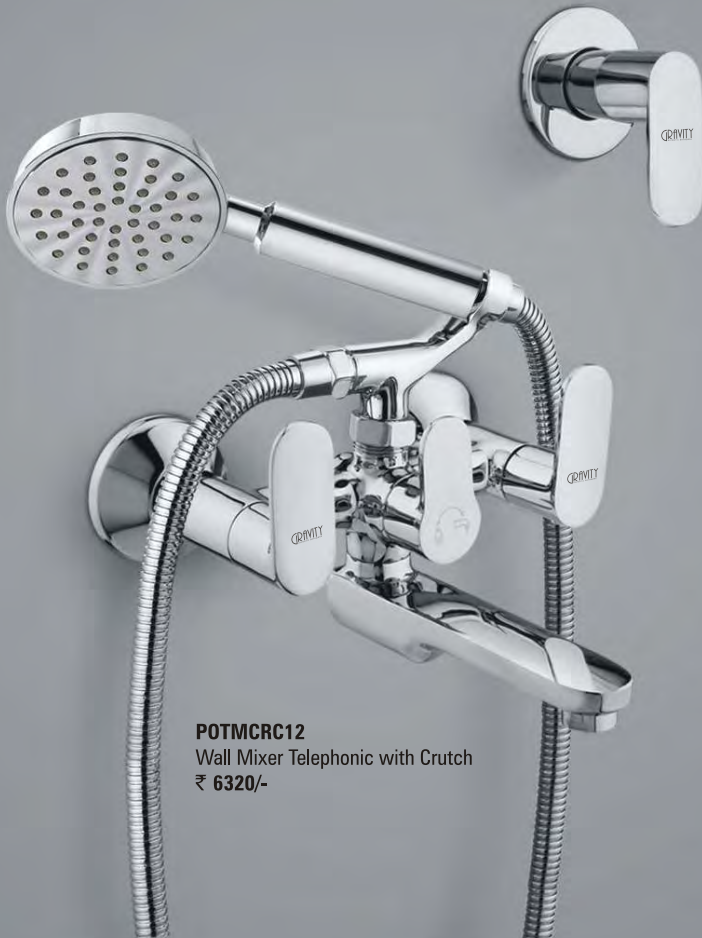

PBDIHFC12
High Flow Concealed Diverter
₹ 7890/-

PBSPPLC12
Wall Spout Plain with Flange
₹ 1900/-

PBSPTTC12
Wall Spout Tip Ton with Flange
₹ 2770/-

Scan for Product Drawings
& Dimensions

POTMCRC12
Wall Mixer Telephonic with Crutch
₹ 6320/-