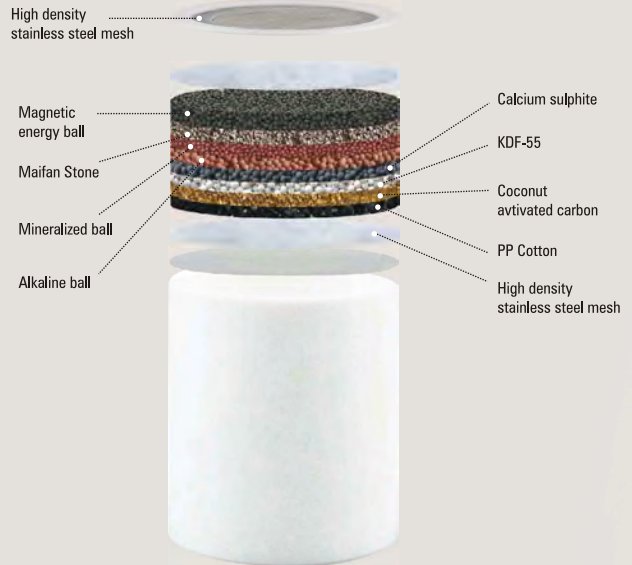

FILTER SHOWER

Multi Stages Filtration

SHWFROA51
Water Filter Overhead Shower
₹ 3890/-

ADVANTAGES

- Softens Hard Water
- Removes Chlorine
- Prevent dry skin and wrinkling
- Stimulates autoimmune system
- Protect colour treated hair
- Gives you higher energy levels
- Protect skin's natural oils
- Prevent dry and brittle hair