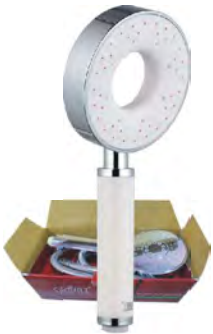

TS10XXA51
with 1.5 mtr
Shower Tube & Hook
₹ 1410/-

TS12XXA51
with 1.5 mtr
Shower Tube & Hook
₹ 1520/-

TS19DBA51
Donut Shower Black Forest
with 1.5 mtr Shower Tube
& Hook
₹ 1860/-

TELEPHONIC SHOWER

TS20DWA51
Donut Shower White Creame
with 1.5 mtr Shower Tube & Hook
₹ 1670/-