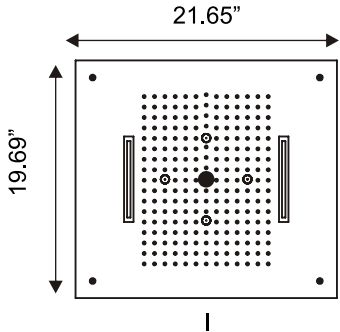

Foam Flow

Foam Flow

6 FUNCTION DIVERTER CONCEPT-2

₹ 93820/-

SHWF55A21 →
4 Function Shower
₹ 41300/-

BSBS04A11 → iv
Body Shower
₹ 1440/-

1.95"x1.95"

24.49"