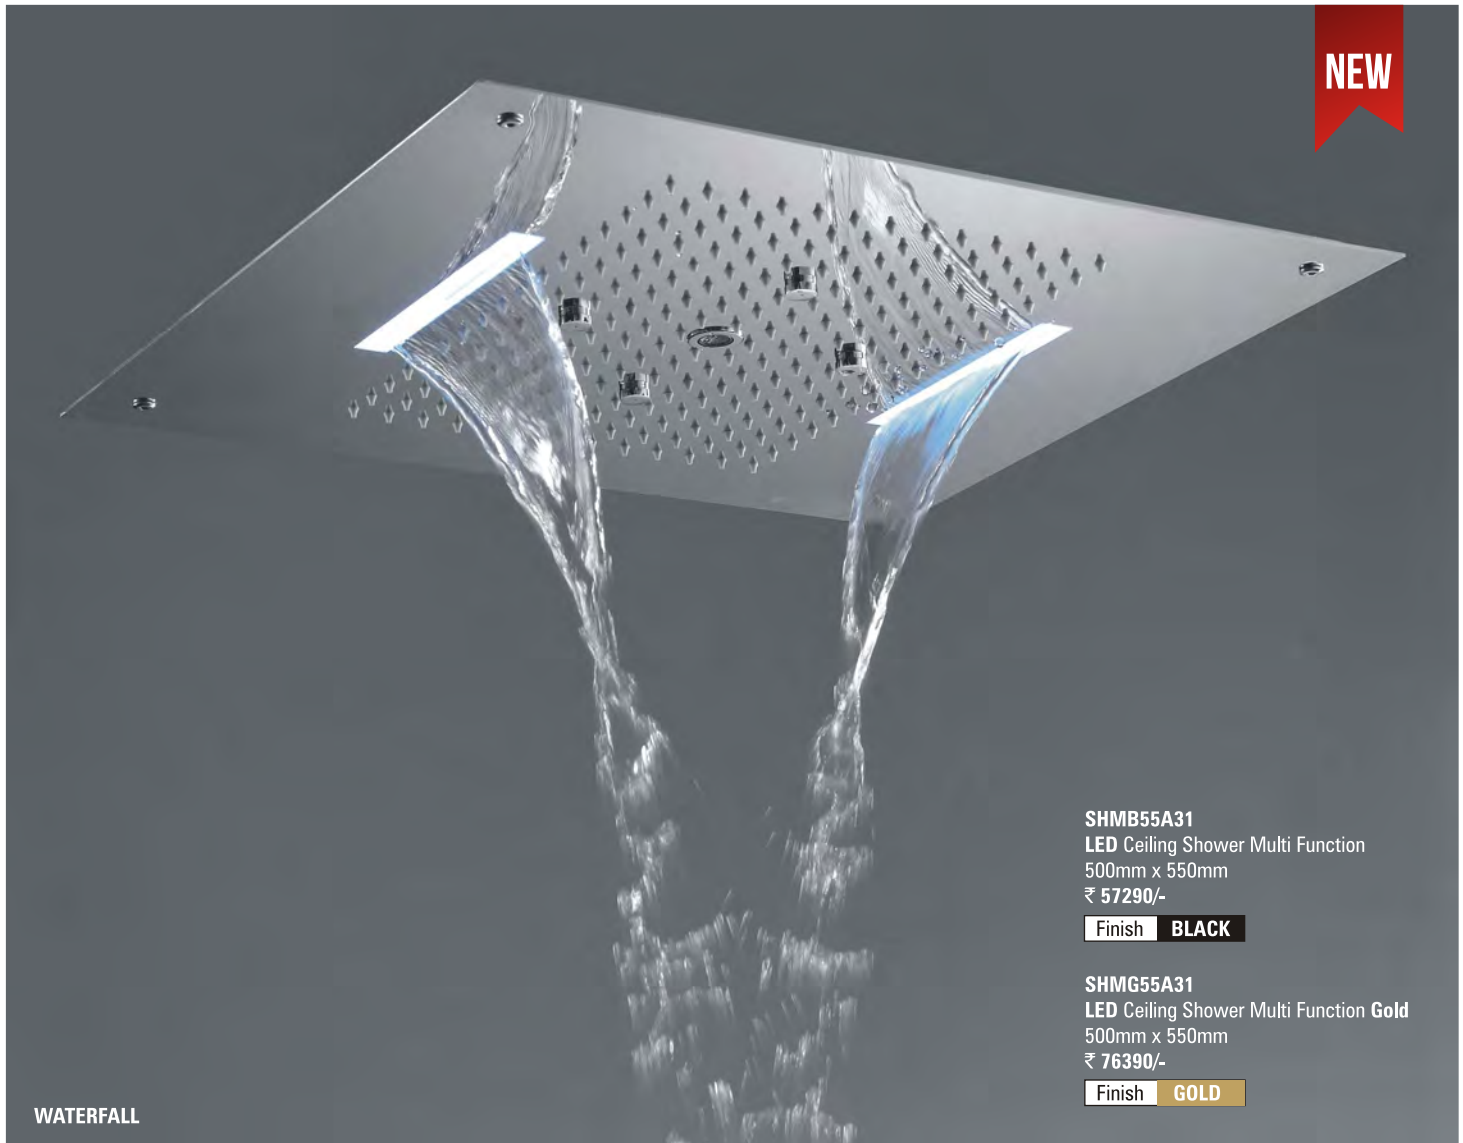

AERATOR

CEILING SHOWER Multi Flow

NEW

WATERFALL

SHMB55A31
LED Ceiling Shower Multi Function
500mm x 550mm
₹ 57290/-

Finish **BLACK**

SHMG55A31
LED Ceiling Shower Multi Function Gold
500mm x 550mm
₹ 76390/-

Finish **GOLD**